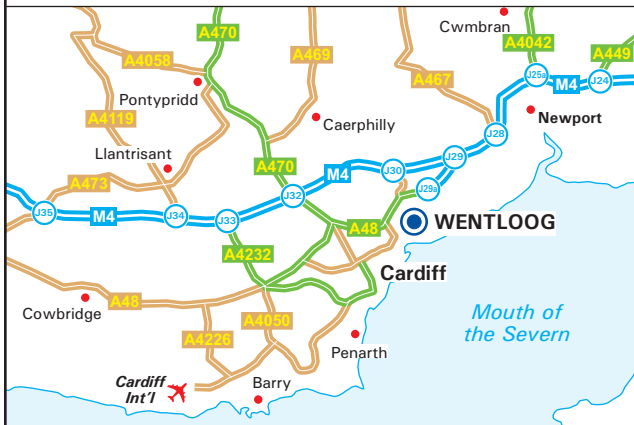

eurobond

delivering low risk building solutions

Wentloog Corporate Park
 Wentloog
 Cardiff, CF3 2ER
 T: +44 (0)2920 77 66 77
 F: +44 (0)2920 36 91 61
 W: www.eurobond.co.uk

From M4 Westbound

- Leave the M4 at Junction 29 (signed Cardiff (E&S) & A48M).
- Join the A48M and continue onto the A48 for 4 miles.
- Leave the A48 at the Llanederyn Interchange (signed A4161, Docks, Cardiff East), take the first exit onto the A4161 (Southern Way).
- Move into the right hand lane and go over the flyover.
- At the roundabout take the first exit onto Lamby Way.
- Continue onto the B4239 (Wentloog Avenue) and pass straight over three further roundabouts, until you reach the Wentloog Corporate Park Security Gate.
- At the Security Gate you will be directed to Eurobond.

From M4 Eastbound

- Leave the M4 at Junction 30 (signed Cardiff (East) & A4232).
- Join the A4232. Continue straight over the first roundabout. At the second roundabout, take the second exit onto the A48, following signs for Cardiff.
- Continue on the A48 for 2 miles.
- Follow directions above 'From M4 Westbound' - point 3.

By Train

- Cardiff is on the main London Paddington - South Wales line and is also served by trains from Reading, Swindon, Bristol, Swansea and Carmarthen.